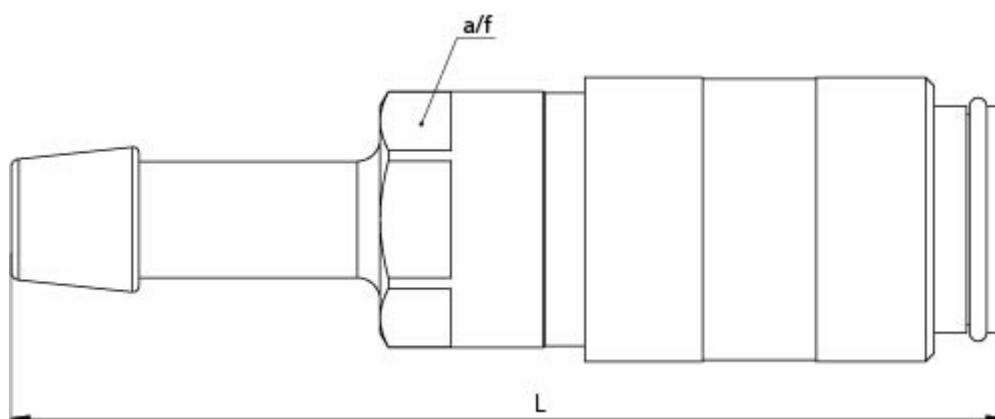

# Data Sheet

Article number: 58624482e

Description: Quick-connect coupling w. stem  $\varnothing 8$   
NW 7.8

## Measures

---

A/F	= 19
Length	= 70
Tube diameter	= $\varnothing 8$